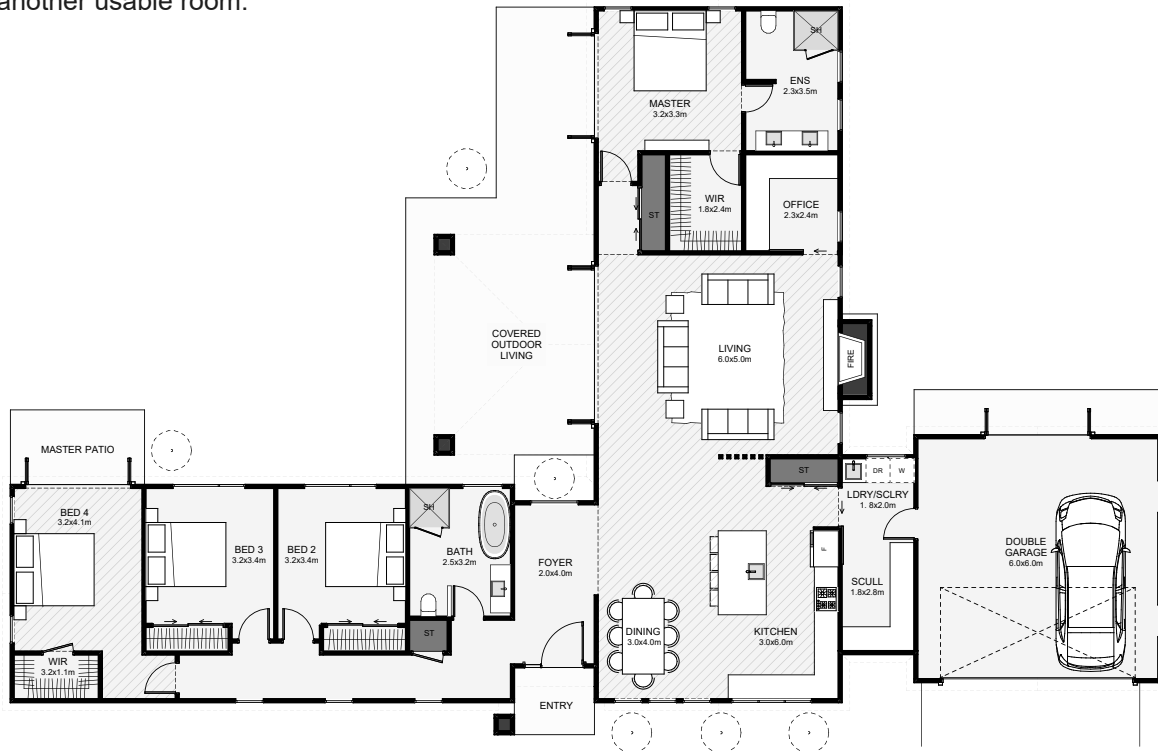

This four-bedroom modern barn-house is "T" shaped, designed to create a private back yard space that's also sheltered. Inside, the master is entirely separate from the other bedrooms; there's an additional office, a large kitchen and good sized outdoor living space with cover. The exterior doors in the garage open up the option of a double utilised space as another usable room.

Floor Area: 232m²

2
 4
 2
 1
 28.7m
 18.2m

Contact us:

m: 027 408 7217

e: glenn@gwb.co.nz

www.gwb.co.nz